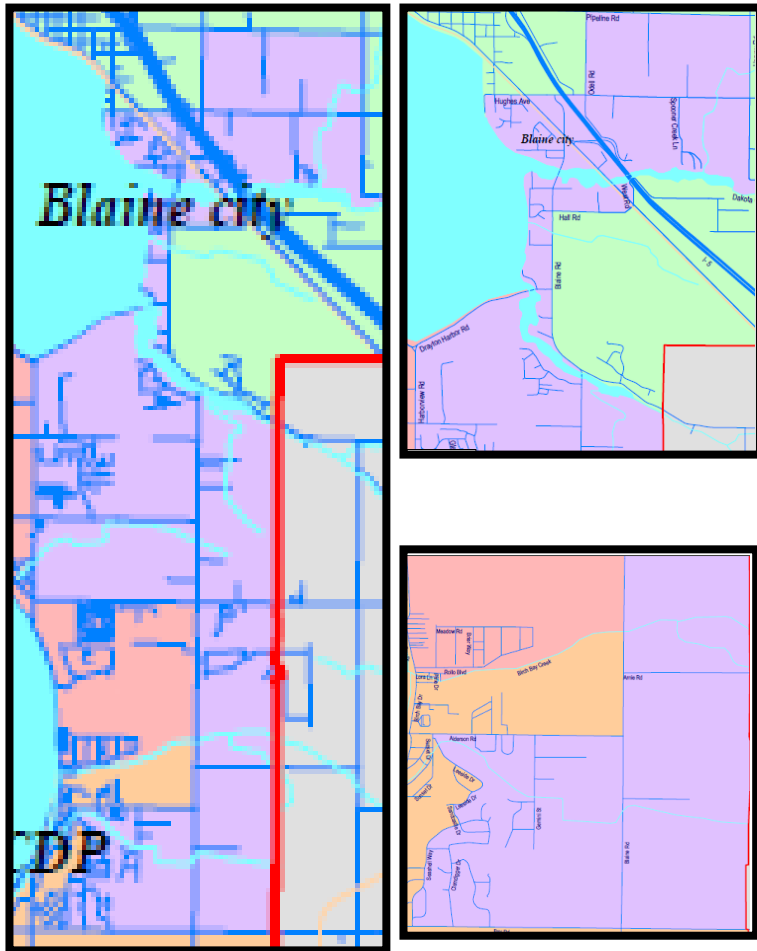

# Blaine School District

## Director District 4

Director District 4 = purple areas

### Legal Description

Starting at the intersection of Bay Rd and Seashell Way.  
Northerly on Seashell Way to Sandcastle Dr.  
North on Sandcastle Dr to Leeside Dr.  
Northeast and Northwest on Leeside Dr to Sunset Dr.  
North on Sunset Dr to Alderson Rd.  
East on Alderson Rd to Blaine Rd.  
North on Blaine Rd to Birch Bay Linden Rd.  
West on Birch Bay Linden Rd to Harborview Rd.  
North on Harborview Rd to Drayton Harbor Rd.  
Northeast on Drayton Harbor Rd to California Creek.  
Northwest through California Creek to Drayton Harbor.  
North through Drayton Harbor to extension of Montfort Ave.  
North on Montfort Ave to Hughes Ave.  
East on Hughes Ave to Odell Rd.  
North on Odell Rd to Pipeline Rd.  
East on Pipeline Rd to Harvey Rd.  
South on Harvey Rd to Hoier Rd.  
South and East on Hoier Rd to North Fork Dakota Creek.  
South on North Fork Dakota Creek to Dakota Creek.  
West through Dakota Creek to I-5.  
Southeast on I-5 to West Rd.  
Southerly on West Rd to Hall Rd.  
West on Hall Rd to Blaine Rd.  
South on Blaine Rd to California Creek.  
Southeast on California Creek to School District boundary.  
Clockwise following School District boundary to Bay Rd.  
West on Bay Rd to the point of the beginning.