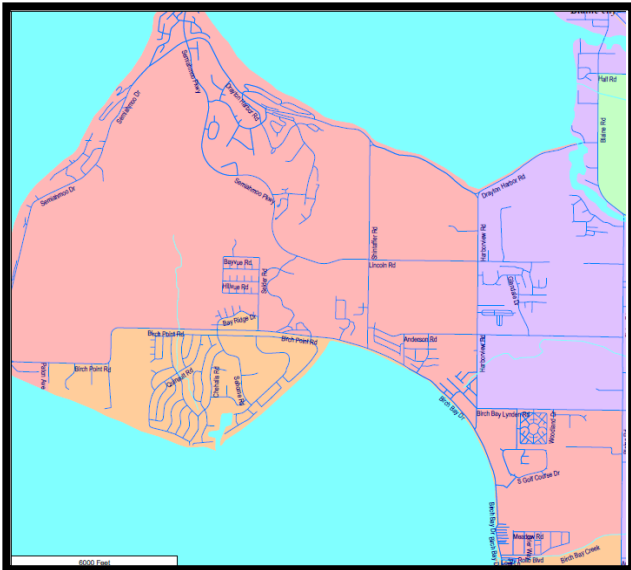

Blaine School District

Director District 5

Director District 5 = pink areas

Legal Description

Starting at the intersection of Blaine Rd and Birch Bay Creek.
West on Birch Bay Creek to Birch Bay Dr.
Northerly and Westerly on Birch Bay Dr to Birch Bay Point Rd.
West on Birch Bay Point Rd to Selder Rd.
North on Selder Rd to Bay Ridge Dr.
West and South on Bay Ridge Dr to Birch Point Rd.
West, South and West on Birch Point Rd to Patton Ave.
South on Patton Ave and extension to School District boundary.
Clockwise following School District boundary to the southern end of Point Roberts.
Easterly south of Point Roberts to Drayton Harbor.
Southeast through Drayton Harbor to California Creek.
Southeast through California Creek to Drayton Harbor Rd.
Southwest on Drayton Harbor Rd to Harborview Rd.
South on Harborview Rd to Birch Bay Linden Rd.
East on Birch Bay Linden Rd to Blaine Rd.
South on Blaine Rd to the point of the beginning.